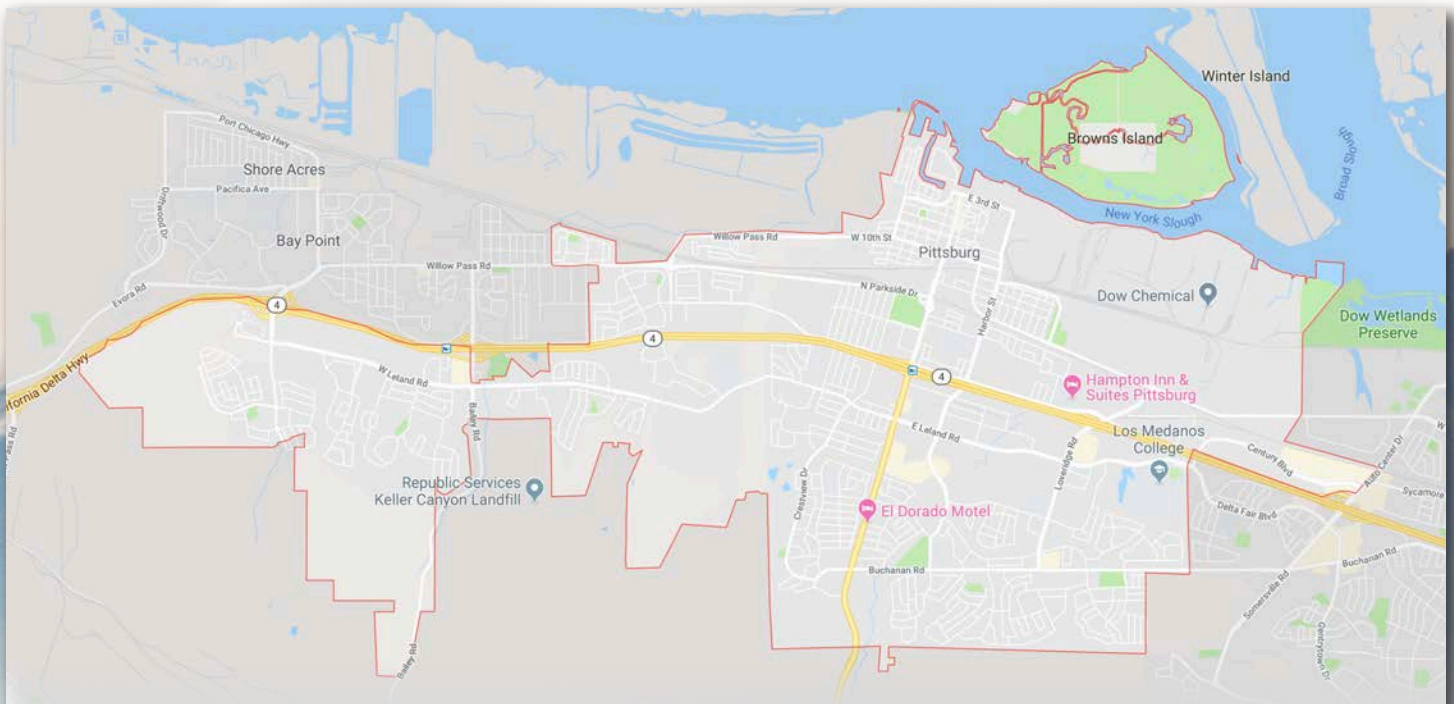

TRANSPORTATION

The dynamic City of Pittsburg is positioned in Northern California's beautiful East Bay Area. Its enviable location places it within a close distance of several big-market cities and a vast transportation network of roadways, rail lines and airports.

Highways

California State Route 4 offers an advantageous connection to Interstate 680 approximately 12 miles west of town.

Public Transportation - Commuters and tourists searching for a cost effective and convenient way to travel are afforded the service of two public transit options - Tri Delta Transit and Bay Area Rapid Transit (BART). Tri Delta Transit operates 14 local bus routes during the week and three on weekends and holidays, which link riders with employment centers, schools, parks, shopping centers and BART terminals. The Pittsburg/Bay Point BART terminal station operates along the yellow line - which ends at the San Francisco International Airport (SFO). Pittsburg Center BART station is now open and state of the art diesel trains (or e-BART) connects Pittsburg with the Antioch BART stations - just cross the platform to change trains.